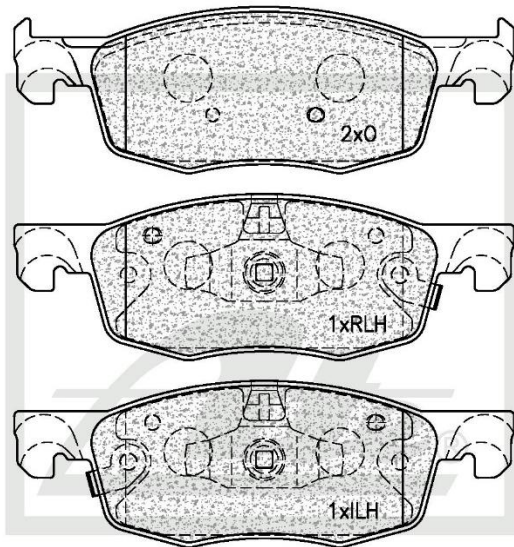

#### Drawing

SUPPLIED WITH 2 X WEAR INDICATOR PADS PER SET  
NOTE : L + R HANDED

155.3 51.8 16.1

#### Product Dimensions

Length – 155.3mm

Height – 51.9mm

Thickness – 16.1mm